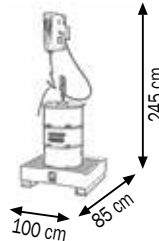

Art. 013-1932-010

Wall-fixing grease kit suitable for drums 180-220 kg

Composed by:

Art.010-1015-000 Grease pump **R=60:1**

Art.023-1905-000 Tank of dump and stocking for 1 drum 180-220 kg

Art.074-4507-110 Closed fixed hose reel with 2SC 1/4" hose **10,0 m** length

Art.014-1056-030 Cover Ø 600 mm

Art.014-1066-030 Follower plate Ø 590 mm

Art.907-0122-015 2SC 1/4" hose - 1.5 m length

Art.014-1081-010 Gun with flexible pipe and fitting with triple-swivelling joint

Art. 013-1932-015

Wall-fixing grease kit suitable for drums 180-220 kg

Composed like Art.013-1932-010 but with:

Art.074-4507-115 Closed fixed hose reel with 2SC 1/4" hose **15,0 m** length

013-1932-010	110,000	0,570	5	
013-1932-015	112,000	0,570	5	

Ø 550 - 600 mm

013-1932-010

Art. 013-1933-010

Complete installation 1 position for drums 180-220 kg

Composed by:

Art.010-1015-000 Grease pump **R=60:1**

Art.023-1925-000 Tank of dump complete with supporting structure for 1 position