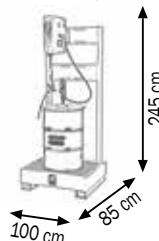

013-1933-010

Fix and complete installation that offer an independent working station. They allow an optimal placing in every working environment (factories and repair shops) allowing to operate in a clean and safe way and without wasting of lubricant oils for different uses.